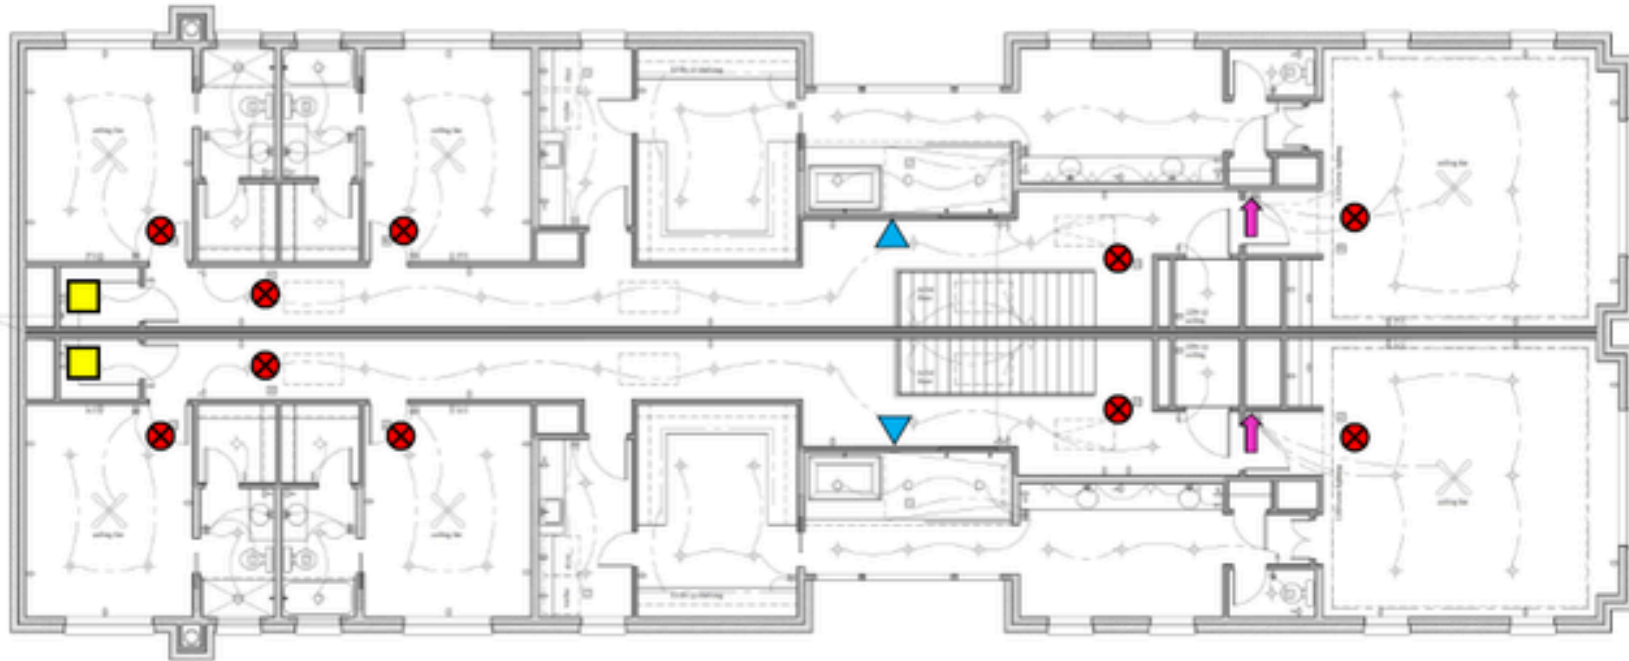

SECURITY PREWIRE

4035/4037 Hawthorne

Security Prewire

- Security Keypad
- Monitored Smoke/CO2
- Monitored Heat
- Monitored Glass Break
- Siren
- AV Closet
- Camera Location

CDV

jimmy@cdaudiovideo.com