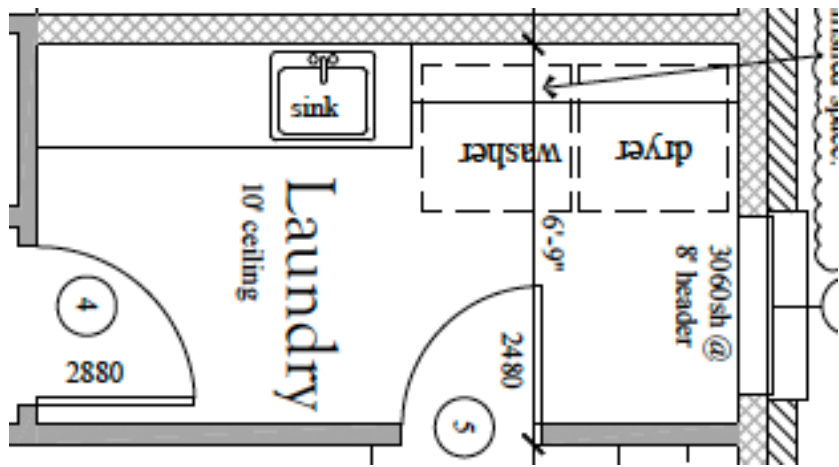

Floor Tile

Utility

Wall tile

Floor Tile

AV Prewire

4035/4037 Hawthorne

AV Prewire

-  Phone/Data/Doorbell
-  Dmarc/ Service Provider Incoming
-  TV - (2)Cat6
-  TV - (3)Cat6
-  Shade
-  In-Ceiling Speaker
-  In-Wall Speaker
-  LCR Speaker
-  Landscape Speaker Stub out
-  In-Wall Subwoofer
-  Wireless Access Point
-  Conduit
-  AV Closet