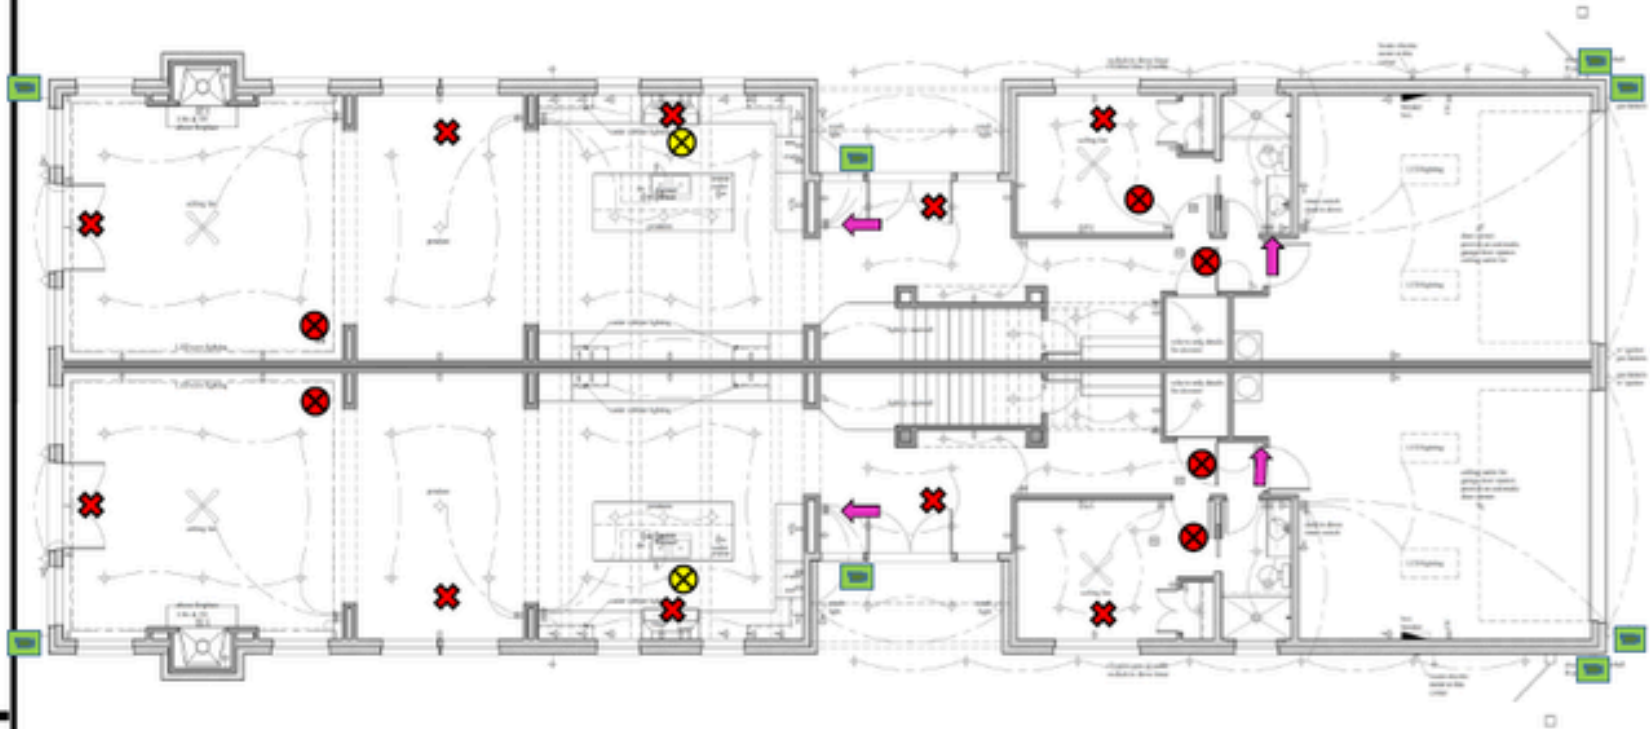

SECURITY PREWIRE

4035/4037 Hawthorne

Security Prewire

- ➡ Security Keypad
- ⊗ Monitored Smoke/CO2
- ⊗ Monitored Heat
- ⊗ Monitored Glass Break
- ▲ Siren
- AV Closet
- 📷 Camera Location

CDV

jimmy@cdaudiovideo.com