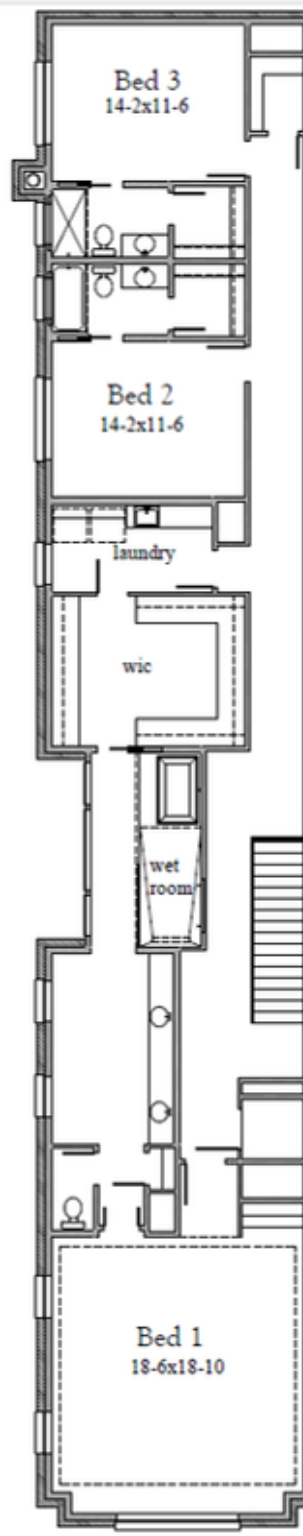

4035 Hawthorne

WESTBRIDGE HOMES
LUXURY HOME BUILDER

Welcome to 4035 Hawthorne

Westbridge Homes is proud to offer this newly designed home with an innovative floor plan.

This 4-bedroom, 4-bath single-family attached home offers two full levels of thoughtfully designed living space, ideal for a low-maintenance, lock-and-leave lifestyle. The primary suite is privately situated on the second floor alongside two additional bedrooms, creating a comfortable and efficient layout for everyday living or hosting guests. A first-floor bedroom provides flexible use as a guest suite or home office, perfect for today's live-work needs.

1st Floor

2nd Floor

exterior details

Metal Front Door

Gas Lanterns

Modern
Address Numbers

30yr Composition
Shingle

Keyless
Entry Set

interior details

7.5" WHITE OAK

INTERIOR DOOR HARDWARE
BALDWIN: SQUARE RESERVE
FINISH: SATIN NICKEL

DOOR HINGES TO MATCH

INTERIOR PAINT
WALL + CABINET
SW 7757
REFLECTIVE WHITE
FINISH: FLAT ON WALLS

(UNLESS NOTED)