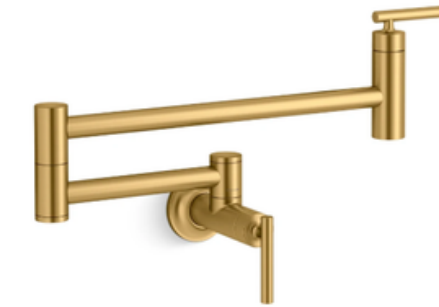

kitchen

Brizzo