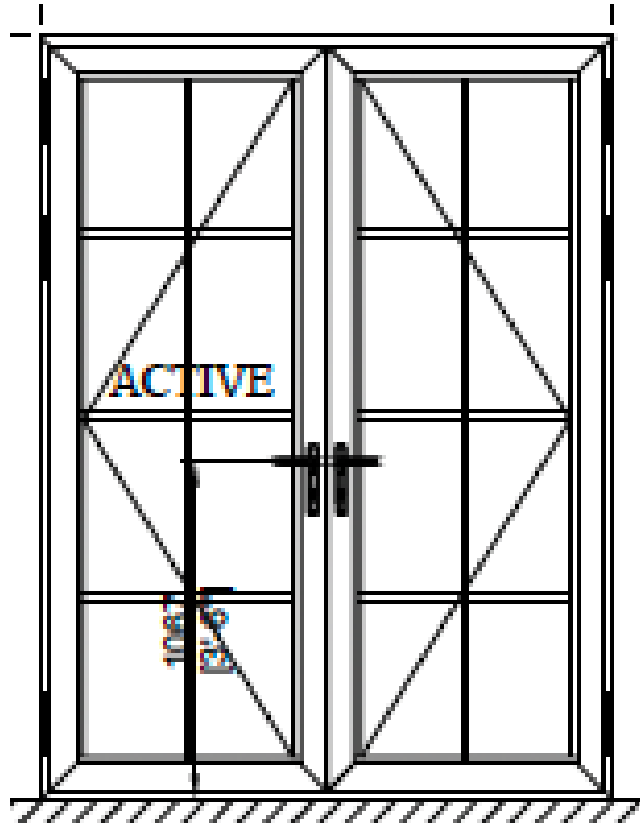

4035 Hawthorne

WESTBRIDGE HOMES
LUXURY HOME BUILDER

Welcome to 4035 Hawthorne

Westbridge Homes is proud to offer this newly designed home with an innovative floor plan.

This 4-bedroom, 4-bath single-family attached home offers two full levels of thoughtfully designed living space, ideal for a low-maintenance, lock-and-leave lifestyle. The primary suite is privately situated on the second floor alongside two additional bedrooms, creating a comfortable and efficient layout for everyday living or hosting guests. A first-floor bedroom provides flexible use as a guest suite or home office, perfect for today's live-work needs.

1st Floor

2nd Floor

exterior details

Metal Front Door

Gas Lanterns

Modern
Address Numbers

30yr Composition
Shingle

Keyless
Entry Set

interior details

7.5" WHITE OAK

INTERIOR DOOR HARDWARE
BALDWIN: SQUARE RESERVE
FINISH: SATIN NICKEL

DOOR HINGES TO MATCH

INTERIOR PAINT
WALL + CABINET
SW 7757
REFLECTIVE WHITE
FINISH: FLAT ON WALLS

(UNLESS NOTED)