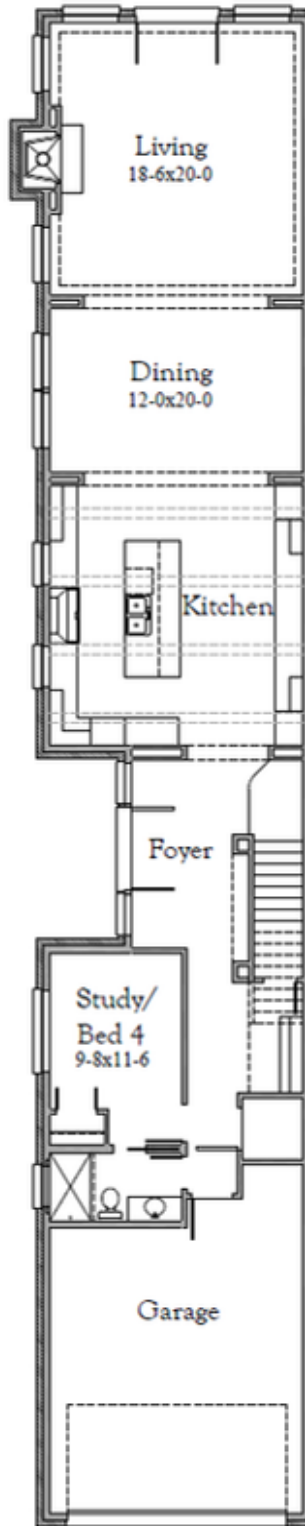

4035 Hawthorne

WESTBRIDGE HOMES
LUXURY HOME BUILDER

Welcome to 4035 Hawthorne

Westbridge Homes is proud to offer this newly designed home with an innovative floor plan.

This 4-bedroom, 4-bath single-family attached home offers two full levels of thoughtfully designed living space, ideal for a low-maintenance, lock-and-leave lifestyle. The primary suite is privately situated on the second floor alongside two additional bedrooms, creating a comfortable and efficient layout for everyday living or hosting guests. A first-floor bedroom provides flexible use as a guest suite or home office, perfect for today's live-work needs.

1st Floor

2nd Floor

exterior details

Metal Front Door

Gas Lanterns

Modern
Address Numbers

30yr Composition
Shingle

Keyless
Entry Set

interior details

7.5" WHITE OAK

INTERIOR DOOR HARDWARE
BALDWIN: SQUARE RESERVE
FINISH: SATIN NICKEL

DOOR HINGES TO MATCH

INTERIOR PAINT
WALL + CABINET
SW 7757
REFLECTIVE WHITE
FINISH: FLAT ON WALLS

(UNLESS NOTED)